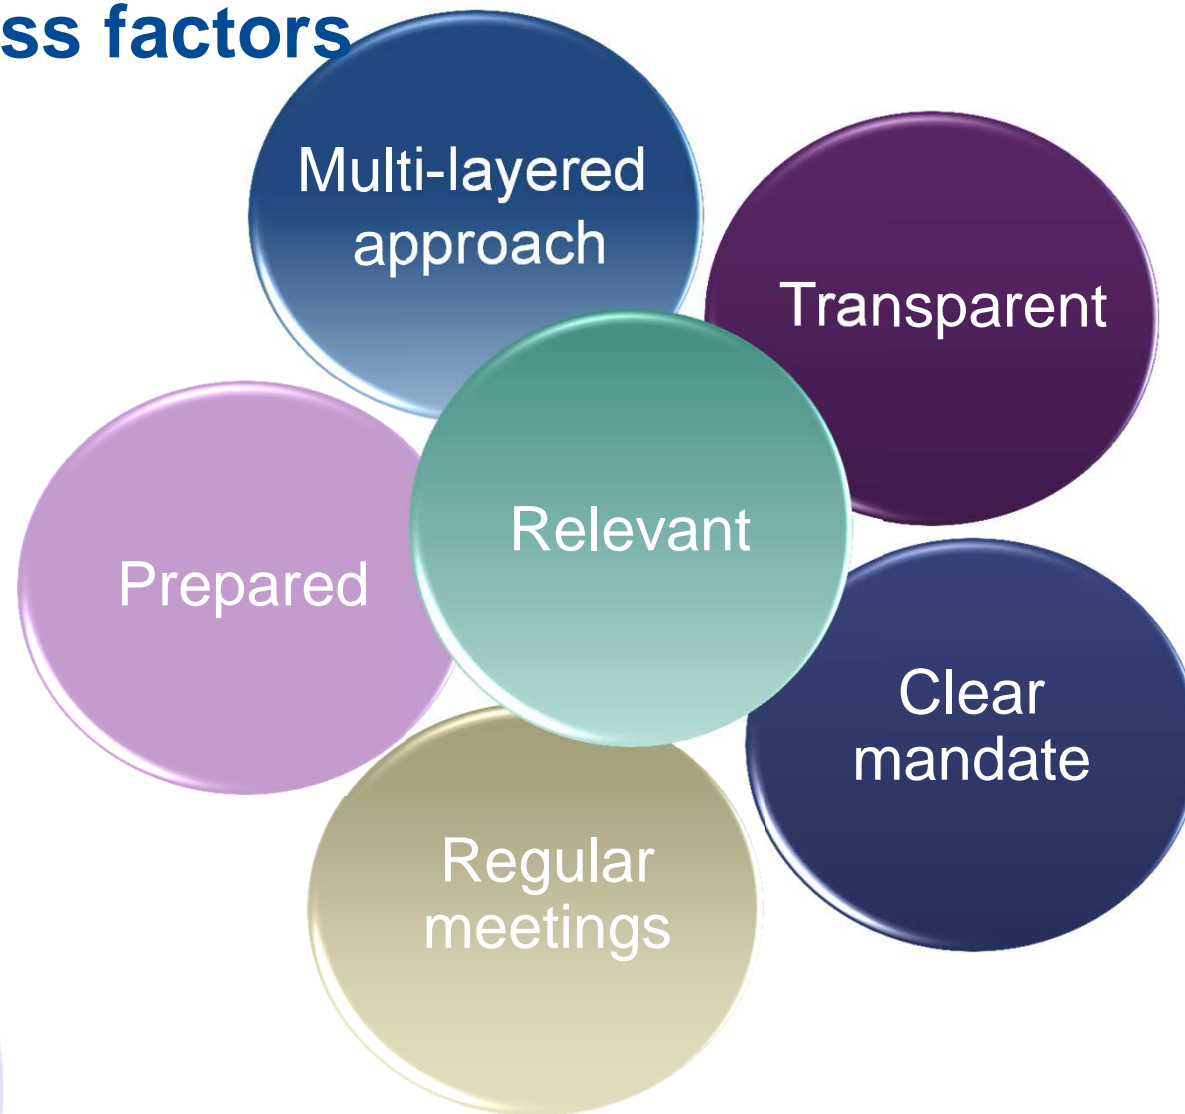

National Committee on Trade Facilitation- How to ensure the proper functioning and long term adaptability-Swedish Experiences

Anneli Wengelin
8 June 2016

The SWEPRO Journey

Ensuring the proper functioning- success factors

Long term adaptability- success factors

Kommerskollegium
National Board of Trade

www.kommers.se
anneli.wengelin@kommers.se